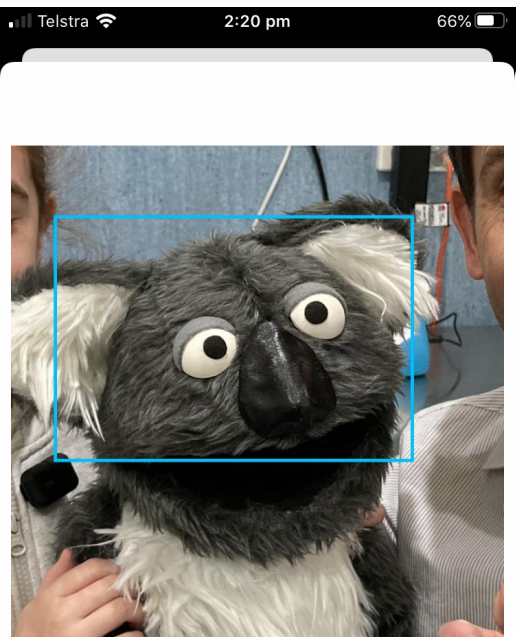

Type: Cat
Breed: Maine Coon (99.0%)
Emotion: Happy (86.0%)
Happy (86.0%), Anxious (9.0%), Unsettled (2.0%), Neutral (2.0%), Sad (1.0%)

Type: Dog
Breed: Standard Poodle (43.0%)
Emotion: Unsettled (100.0%)
Unsettled (100.0%), Happy (0.0%), Neutral (0.0%), Sad (0.0%), Anxious (0.0%)