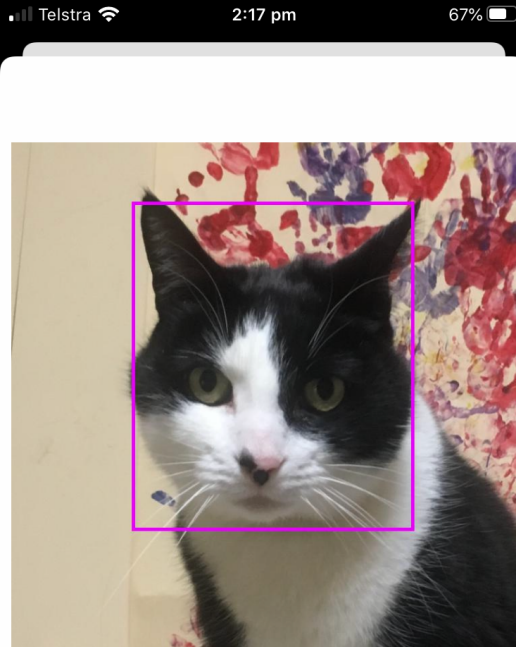

Type: Dog
Breed: Golden Retriever (94.0%)
Emotion: Unsettled (86.0%)
Unsettled (86.0%), Happy (10.0%), Neutral (3.0%), Sad (1.0%), Anxious (0.0%)