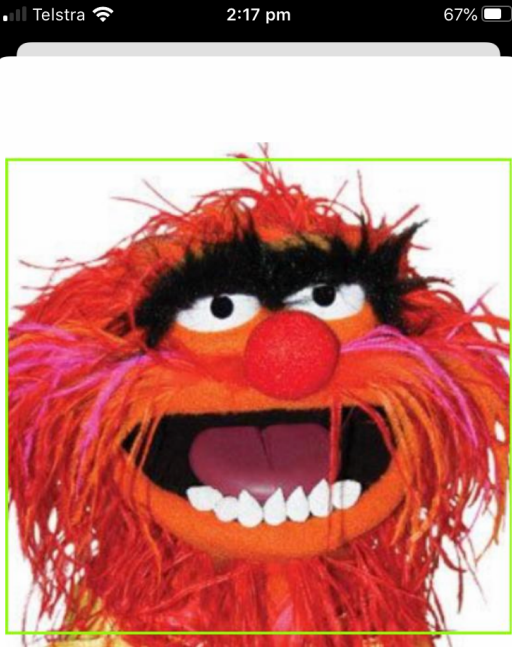

Type: Dog
Breed: Samoyed (80.0%)
Emotion: Unsettled (95.0%)
Unsettled (95.0%), Happy (4.0%), Sad (1.0%), Neutral (0.0%), Anxious (0.0%)