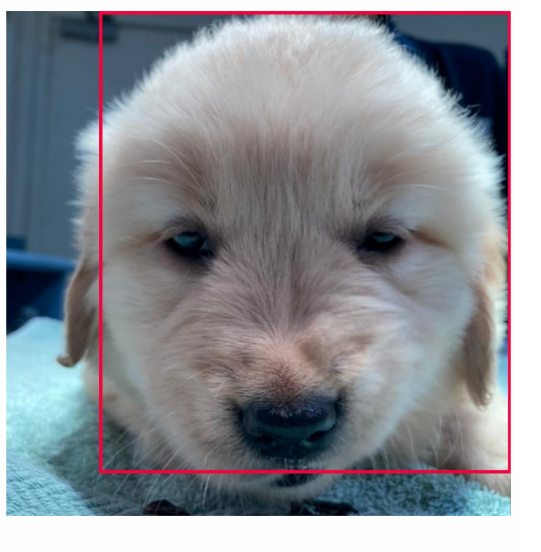

Type: Dog
Breed: Havanese (91.0%)
Emotion: Sad (71.0%)
Sad (71.0%), Happy (18.0%), Neutral (10.0%), Unsettled (1.0%), Anxious (0.0%)

Type: Dog
Breed: Wheaten Terrier (82.0%)
Emotion: Happy (78.0%)
Happy (78.0%), Sad (17.0%), Neutral (3.0%), Unsettled (1.0%), Anxious (0.0%)